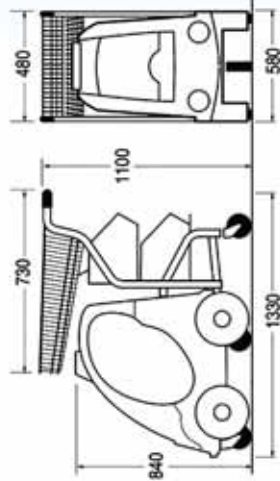

Basket capacity: 75 L - 185 L

Casters with \varnothing 100mm - 125mm which is specified with 3 ball-bearings to guaranty long

Plating could be Nickel-Chrome, Galvanized or Gals coating.

The colors of handle and other plastic parts can be personalized by your color and your logo.

Other accessories such as escalator castler for moving ramp ways, carrier, trolley lock, advertisements and etc. could be installed as optional.

ابعاد کالسکه های خرید سری MC

Dimensions (mm)

120 MC

90 MC

185 MC

دستگیره یا رنگهای متفاوت
 هم‌اکنون پایه نگهدارنده

Basket capacity: 20 L.

Plating could be Nickel-Chrome, Galvanized or Gas coating.

The color of handle can be optional.

کالسکه های خرید ویژه کودکان
KID CAR TROLLEYS

استند نان باگت دو طرفه
 Double Sided Stand For Bread

استند نان باگت يك طرفه
 One Sided Stand For Bread

سبد حراجي

Promotion Pallet

| Dimension cm | |
|--------------|-----|
| D | L |
| 80 | 80 |
| 80 | 120 |