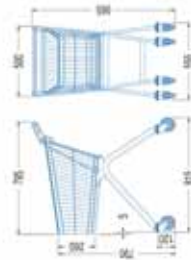

لوازم بومی دیگر شامل چرخ های مخصوص ، سبد سددلی ، نوار اد فلان کالسکه ، تابلو تبلیغاتی و ...
میتواند بصورت سفارشی از اندرگردد.

Basket capacity: 75 L - 240 L
Casters with \varnothing 100mm - 125mm which is specified with 3 ball-bearings to guaranty long.
Plating could be Nickel-Chrome, Galvanized or Gas coating.
The colors of handle and other plastic parts can be personalized by your color and your logo.
Other accessories such as escalator castler for moving ramp ways, carrier, trolley lock, advertisements and etc. could be installed as optional.

کالسکه های خرید سری LB

Dimensions (mm)

75 LB

90 LB

130 LB

180 LB

240 LB

کالسکه های خرید سری MC SHOPPING TROLLEYS MC Series