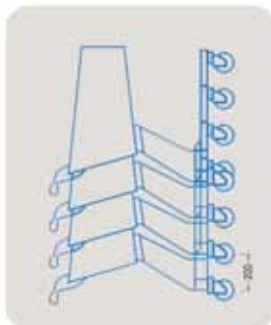

Basket capacity: 75 L - 185 L

Casters with \varnothing 100mm - 125mm which is specified with 3 ball-bearings to guaranty long

Plating could be Nickel-Chrome, Galvanized or Gals coating.

The colors of handle and other plastic parts can be personalized by your color and your logo.

Other accessories such as escalator castler for moving ramp ways, carrier, trolley lock, advertisements and etc. could be installed as optional.

ابعاد کالسکه های خرید سری MC

Dimensions (mm)

120 MC

90 MC

185 MC